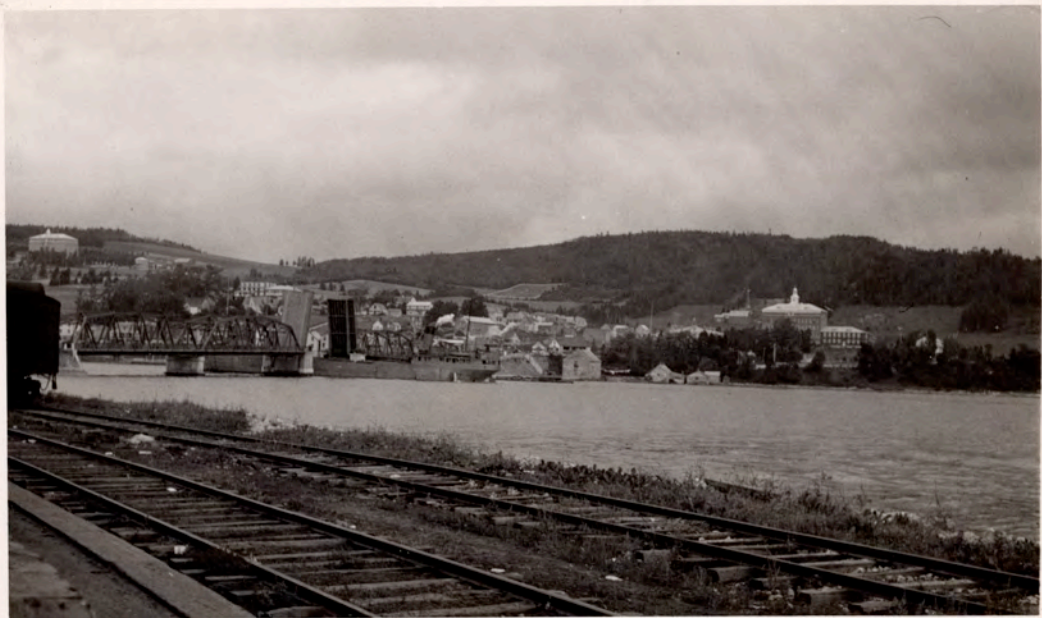

*Snap Shots*

PIERCE ROCK

GAPE

MAINE STREET EAST

RASPE

161 SQUAD. CASPE

USA. PLANES

CASPE HARBOR

DEPTH CHARGES UNDER WING OF CANSO